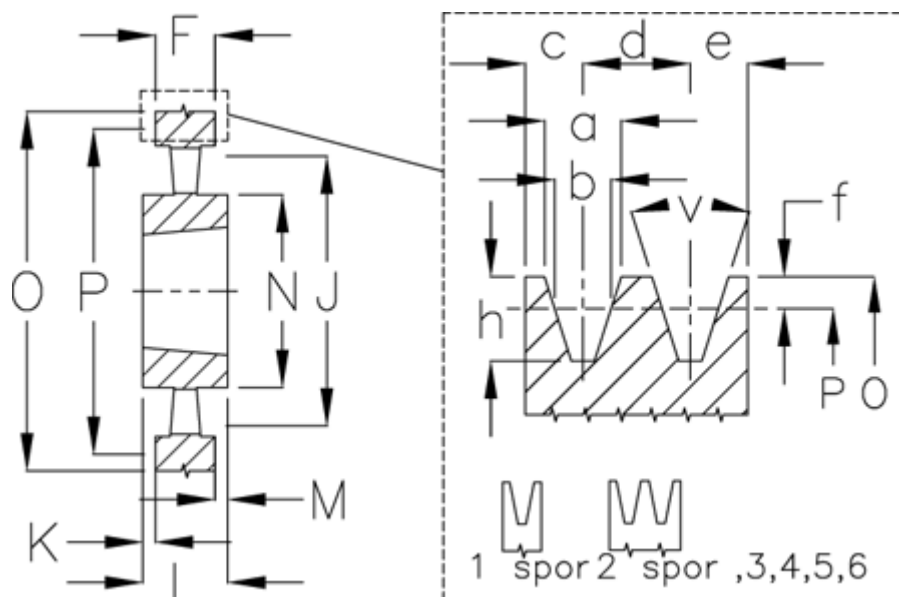

Article number: 604112071003

Description: V-belt pulley SPC 710/3 TL4040

Measures

a	= 22.0	For bush	= 4040	O	= 719.6
b	= 19.0	h	= 23.8	P	= 710
Bush ζ max	= 100	J	= 632	Type	= SPC
c	= 17.0	K	= 14.5	v	= 38 grader
d	= 25.5	L	= 114		
e	= 17.0	m	= 14.5		
f	= 4.8	N	= 242		
F	= 85	Number of ribs	= 3		